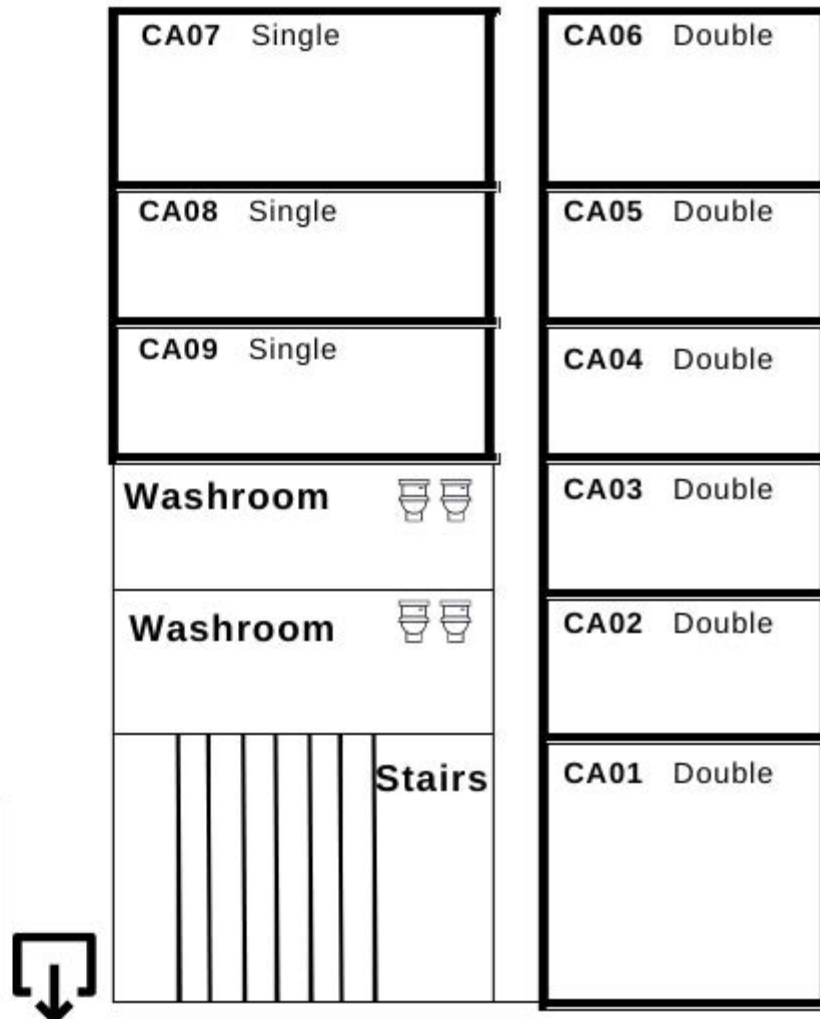

Main House

Augusta 5 Rooms = 5 beds 

Capernaum Upper Floor
9 Rooms = 9 beds

Capernaum Lower Floor 
9 Rooms = 9 beds

Lake View Suite 2 Rooms = 3 beds

Lake View Rooms 2 Rooms = 2 beds

Nazareth Upper Floor

4 Rooms = 6 beds

Nazareth Lower Floor

6 Rooms = 9 beds