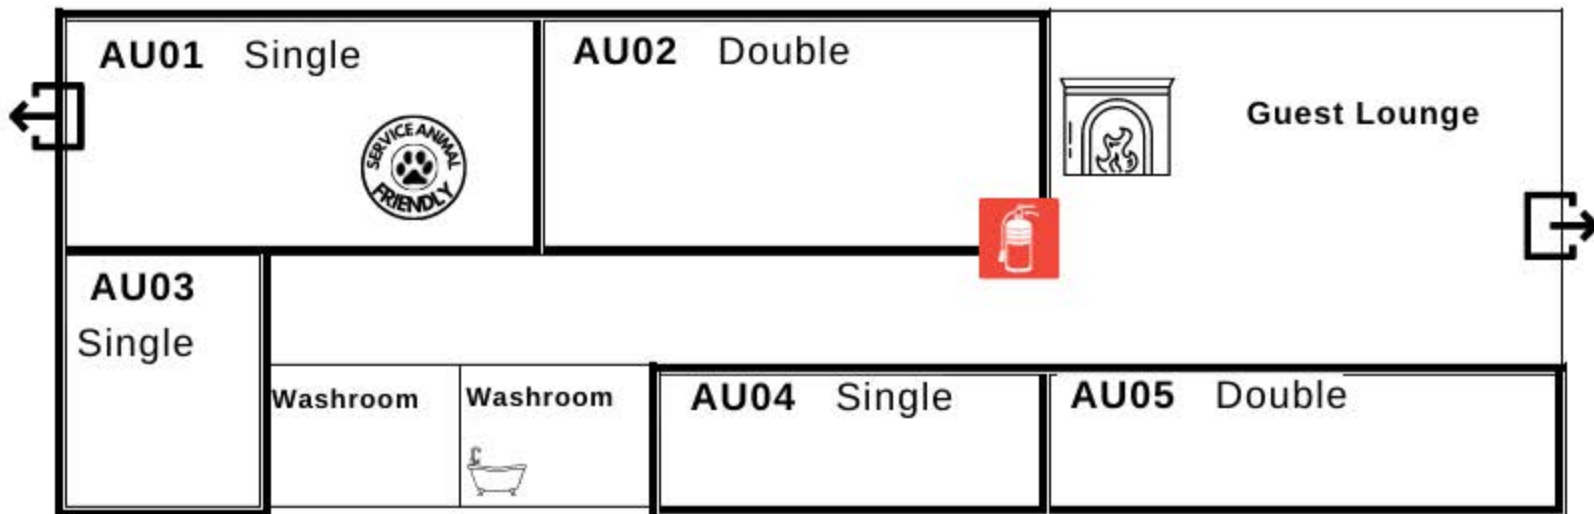

Main House

Augusta 5 Rooms = 5 beds 

Capernaum Upper Floor
9 Rooms = 9 beds

Capernaum Lower Floor 
9 Rooms = 9 beds

Lake View Suite 2 Rooms = 3 beds

Lake View Rooms 2 Rooms = 2 beds

Nazareth Upper Floor

4 Rooms = 6 beds

Nazareth Lower Floor

6 Rooms = 9 beds