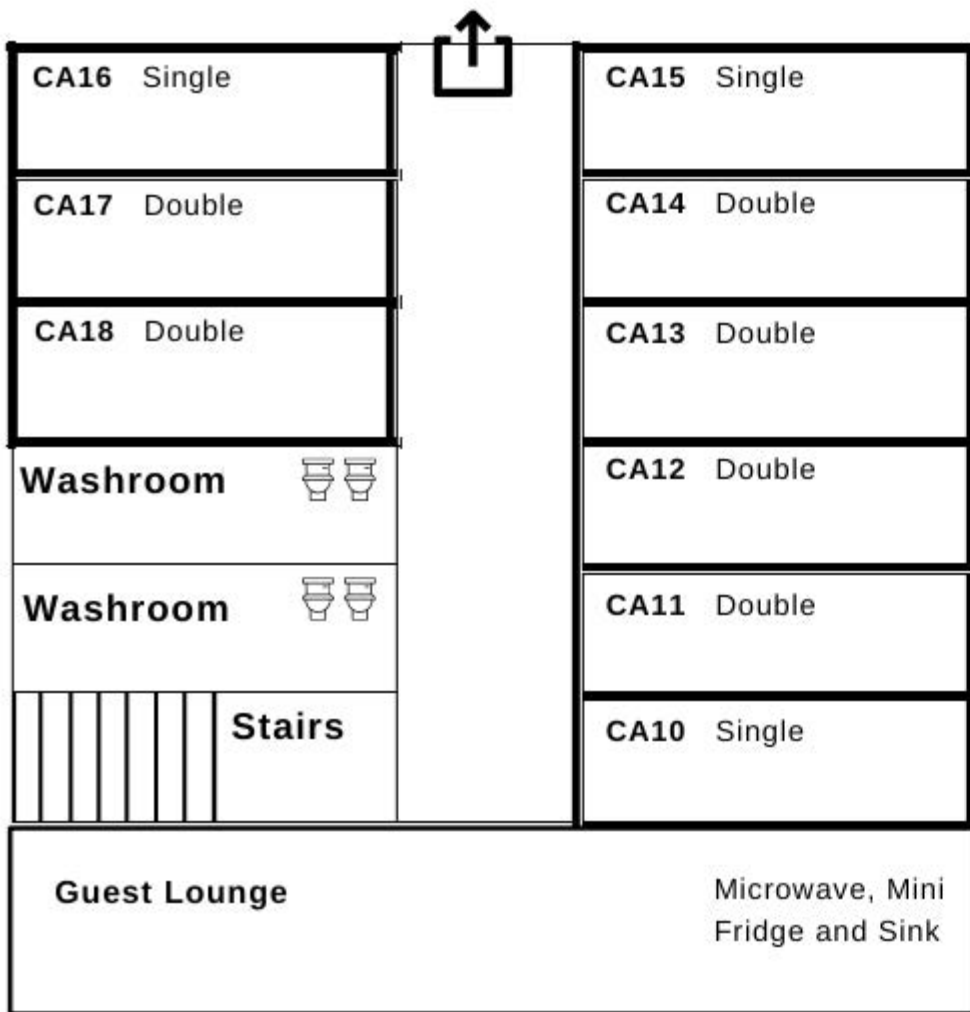

Main House

Augusta 5 Rooms = 5 beds 

Capernaum Upper Floor
9 Rooms = 9 beds

Capernaum Lower Floor 
9 Rooms = 9 beds

Lake View Suite 2 Rooms = 3 beds

Lake View Rooms 2 Rooms = 2 beds

Nazareth Upper Floor

4 Rooms = 6 beds

Nazareth Lower Floor

6 Rooms = 9 beds