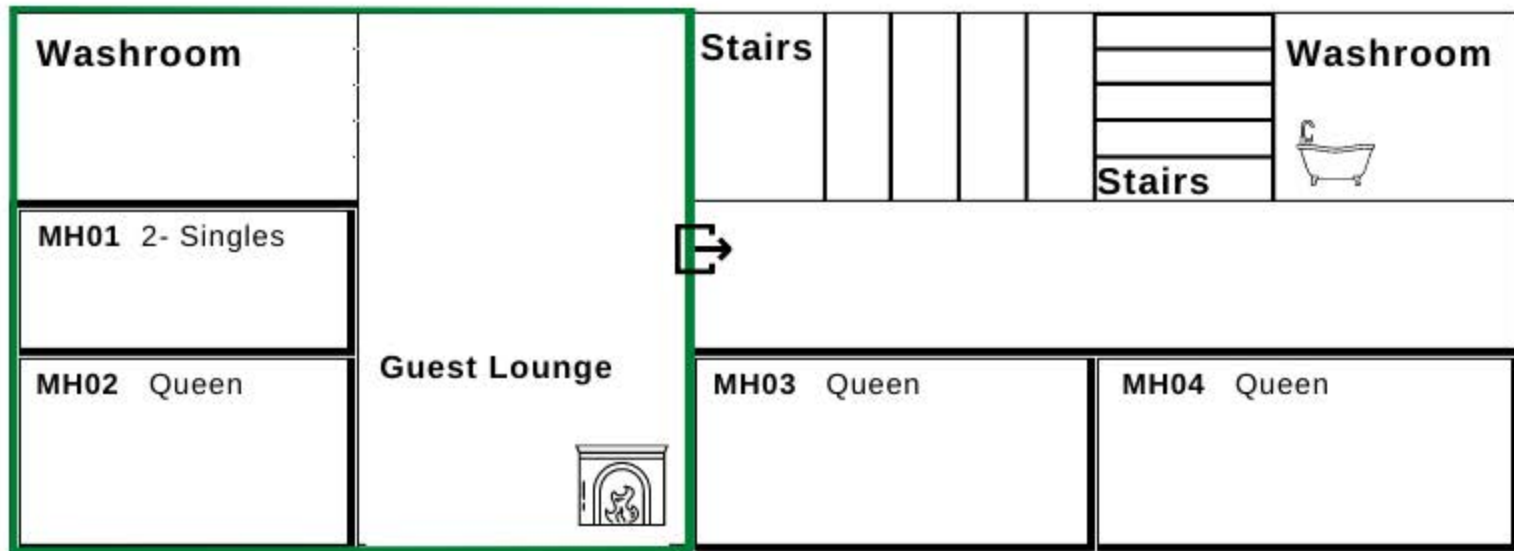

Main House

Augusta 5 Rooms = 5 beds 

Capernaum Upper Floor
9 Rooms = 9 beds

Capernaum Lower Floor 
9 Rooms = 9 beds

Lake View Suite 2 Rooms = 3 beds

Lake View Rooms 2 Rooms = 2 beds

Nazareth Upper Floor

4 Rooms = 6 beds

Nazareth Lower Floor

6 Rooms = 9 beds