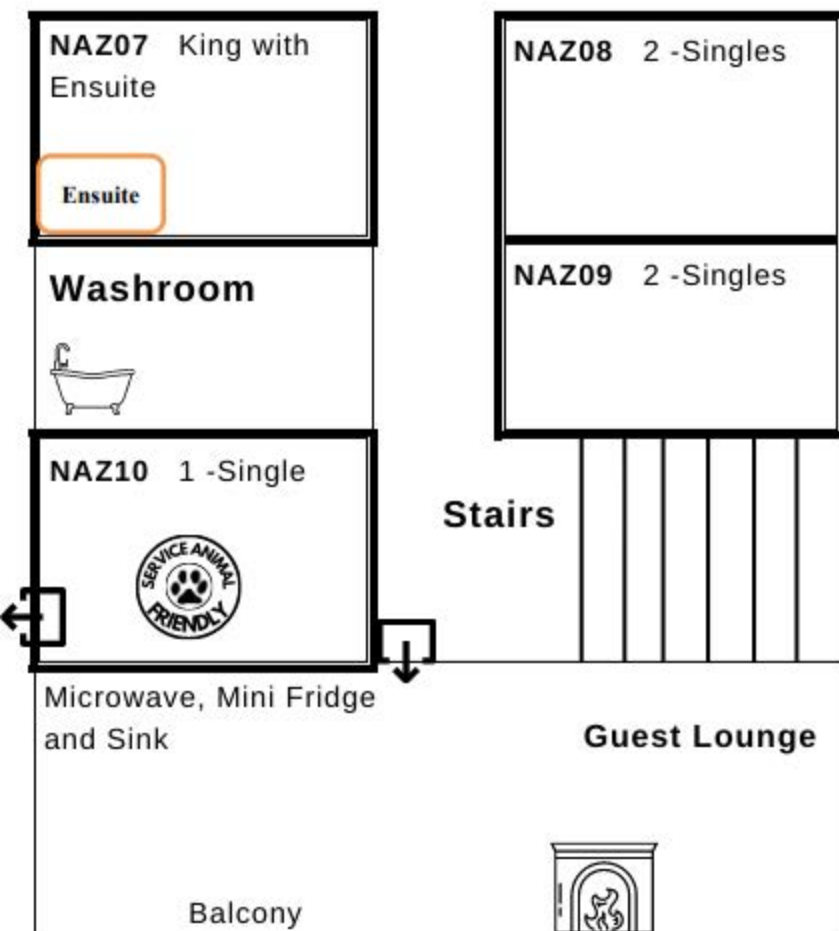

Main House

Augusta 5 Rooms = 5 beds 

Capernaum Upper Floor
9 Rooms = 9 beds

Capernaum Lower Floor 
9 Rooms = 9 beds

Lake View Suite 2 Rooms = 3 beds

Lake View Rooms 2 Rooms = 2 beds

Nazareth Upper Floor

4 Rooms = 6 beds

Nazareth Lower Floor

6 Rooms = 9 beds