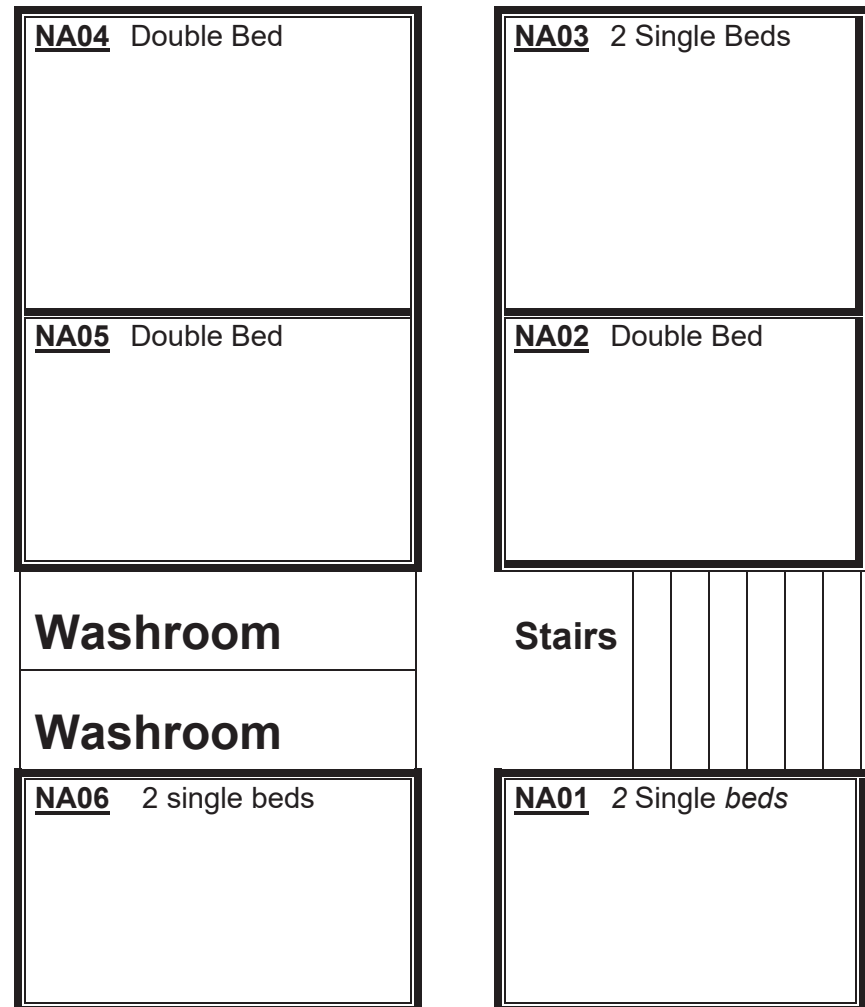

**Nazareth Upper Floor**  
4 Rooms = 6 Beds

**Nazareth Lower Floor**  
6 Rooms = 9 Beds (3 Doubles)

### Capernaum Upper Floor

9 Rooms = 9 Beds (7 are Double)

### Capernaum Lower Floor

9 Rooms = 9 beds ( 6 are Double)

**Main Building**

**Augusta 5 Rooms = 5 beds (2 double)**

**Main House (upstairs) 3 Rooms = 4 beds (3 double)**