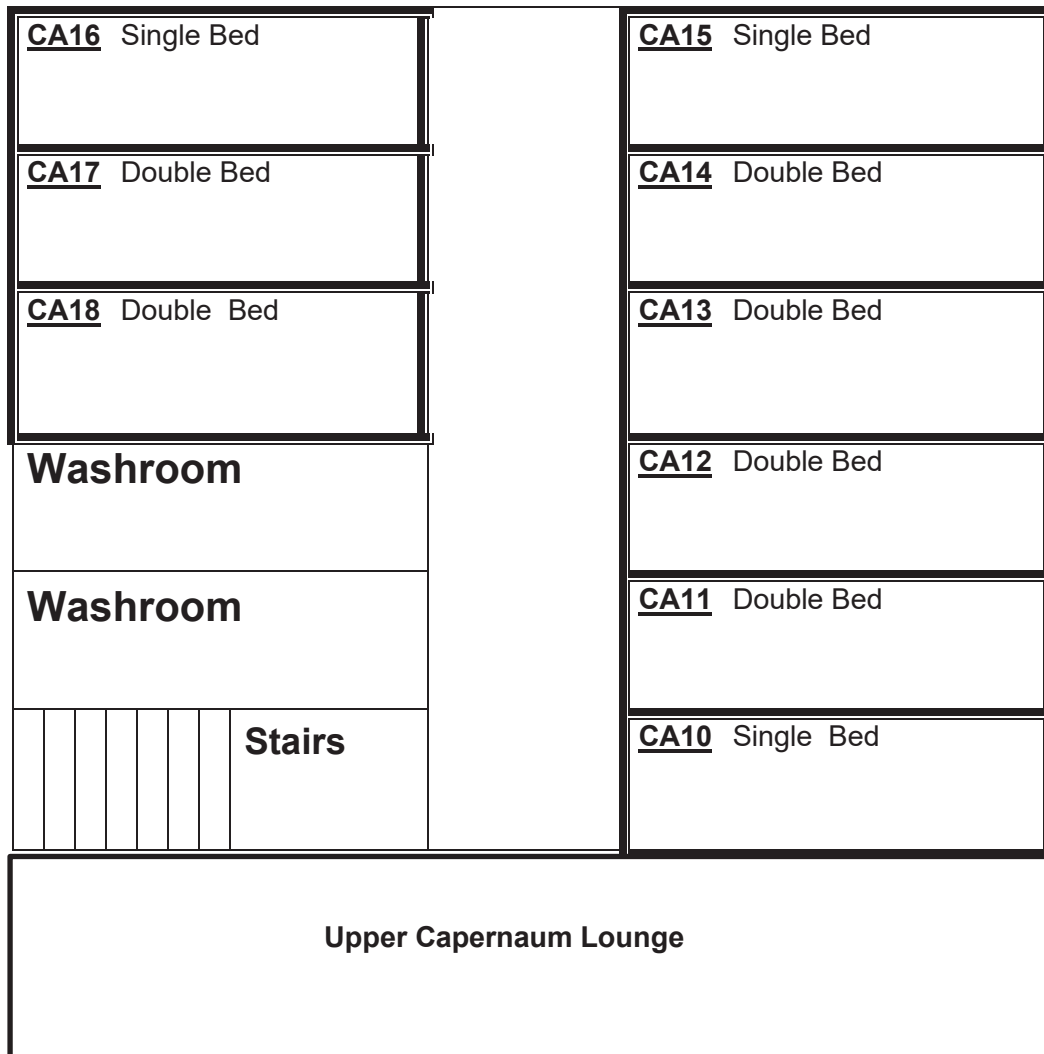

**Nazareth Upper Floor**  
4 Rooms = 6 Beds

**Nazareth Lower Floor**  
6 Rooms = 9 Beds (3 Doubles)

### Capernaum Upper Floor

9 Rooms = 9 Beds (7 are Double)

### Capernaum Lower Floor

9 Rooms = 9 beds ( 6 are Double)

**Main Building**

**Augusta 5 Rooms = 5 beds (2 double)**

**Main House (upstairs) 3 Rooms = 4 beds (3 double)**