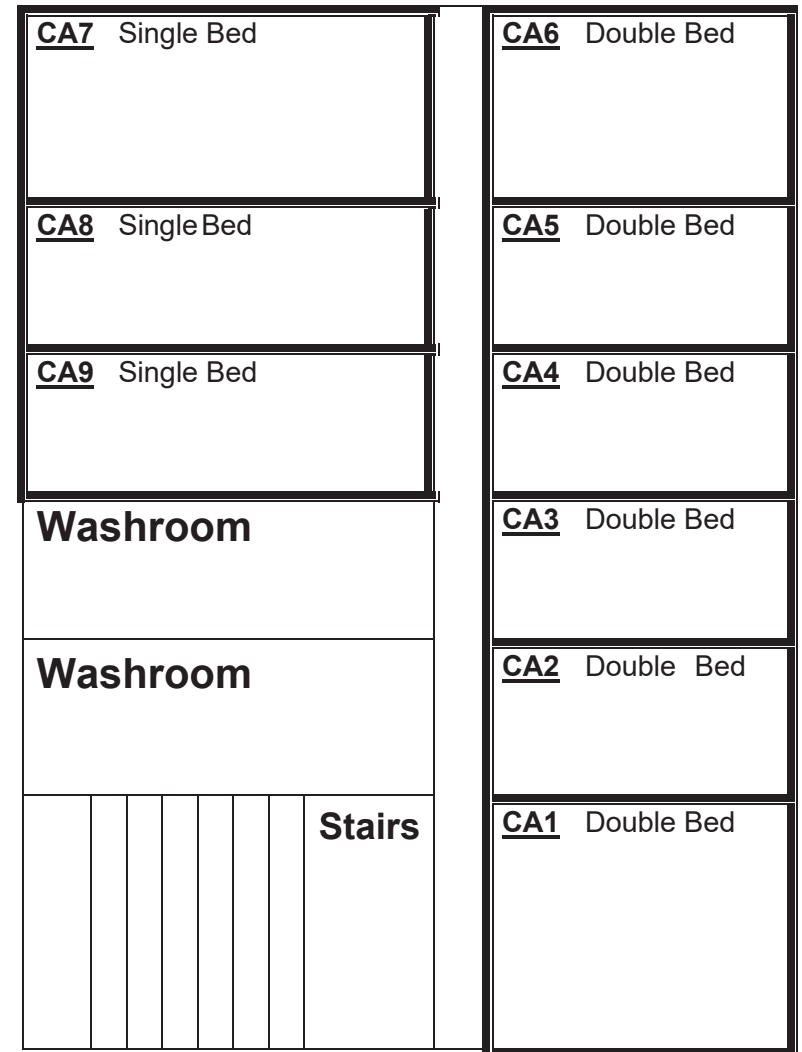

**Nazareth Upper Floor**  
4 Rooms = 6 Beds

**Nazareth Lower Floor**  
6 Rooms = 9 Beds (3 Doubles)

### Capernaum Upper Floor

9 Rooms = 9 Beds (7 are Double)

### Capernaum Lower Floor

9 Rooms = 9 beds ( 6 are Double)

**Main Building**

**Augusta 5 Rooms = 5 beds (2 double)**

**Main House (upstairs) 3 Rooms = 4 beds (3 double)**