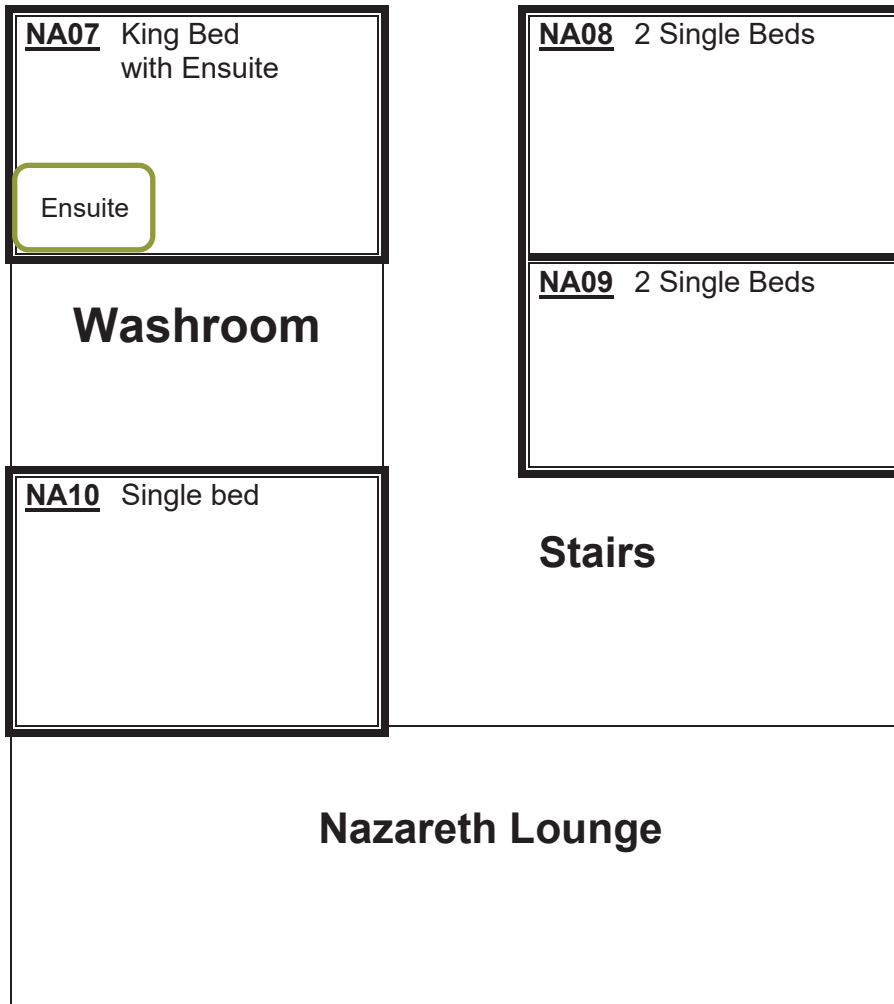

**Nazareth Upper Floor**  
4 Rooms = 6 Beds

**Nazareth Lower Floor**  
6 Rooms = 9 Beds (3 Doubles)

### Capernaum Upper Floor

9 Rooms = 9 Beds (7 are Double)

### Capernaum Lower Floor

9 Rooms = 9 beds ( 6 are Double)

**Main Building**

**Augusta 5 Rooms = 5 beds (2 double)**

**Main House (upstairs) 3 Rooms = 4 beds (3 double)**